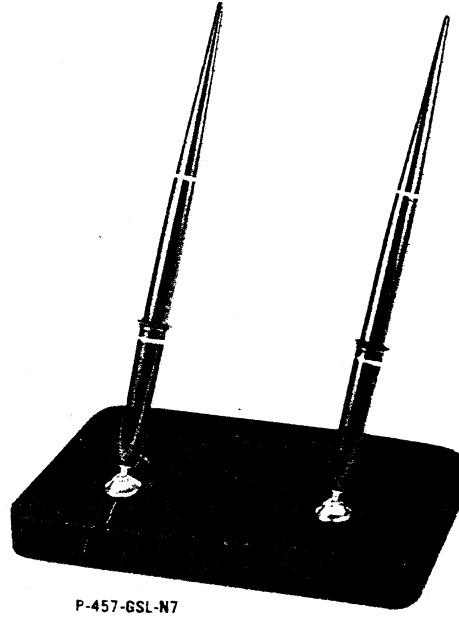

P-457-GSL-SR

P-457-BSL-SN

P-457-RSL-SN

P-457-GSL-SN

P-457-BSL-N7

P-457-RSL-N7

P-457-GSL-N7

P-457-BSL-SR EVERSHPAR Star Reporter Double-Desk Set. Brown Simulated Leather covered base. Alligator Grain. 4½" x 7". Two Star Reporter Pens with PERMA-SET Blue and Black Ink. Retail Price . . \$7.00 ea. Dealer Cost . . \$4.20 ea.