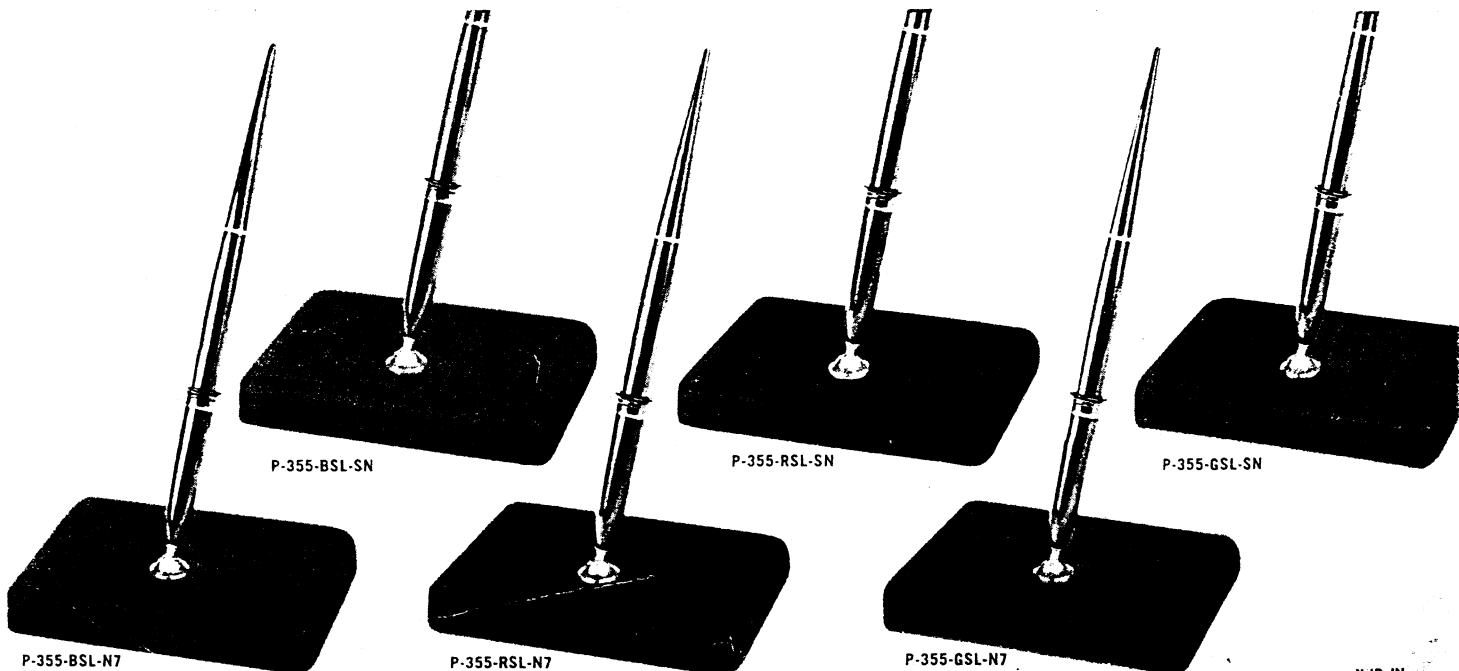

P-355-BSL-SN

P-355-RSL-SN

P-355-GSL-SN

P-355-BSL-N7

P-355-RSL-N7

P-355-GSL-N7